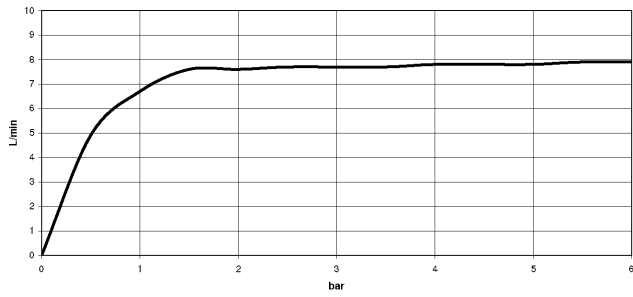

## DORNBRACHT YARRE Shower head - Chrome

---

28 503 832

- 180-210mm projection
- ball-joint pivotable through 30°
- normal flow
- with anti-scale system
- spray head Ø 100mm
- rosette Ø 55 mm
- 1/2" connection
- max. flow 6.8 l/min
- rosette Ø 55 mm

## DORNBACHT YARRE Shower head - Chrome

---

28 503 832

### Flow rate chart

---